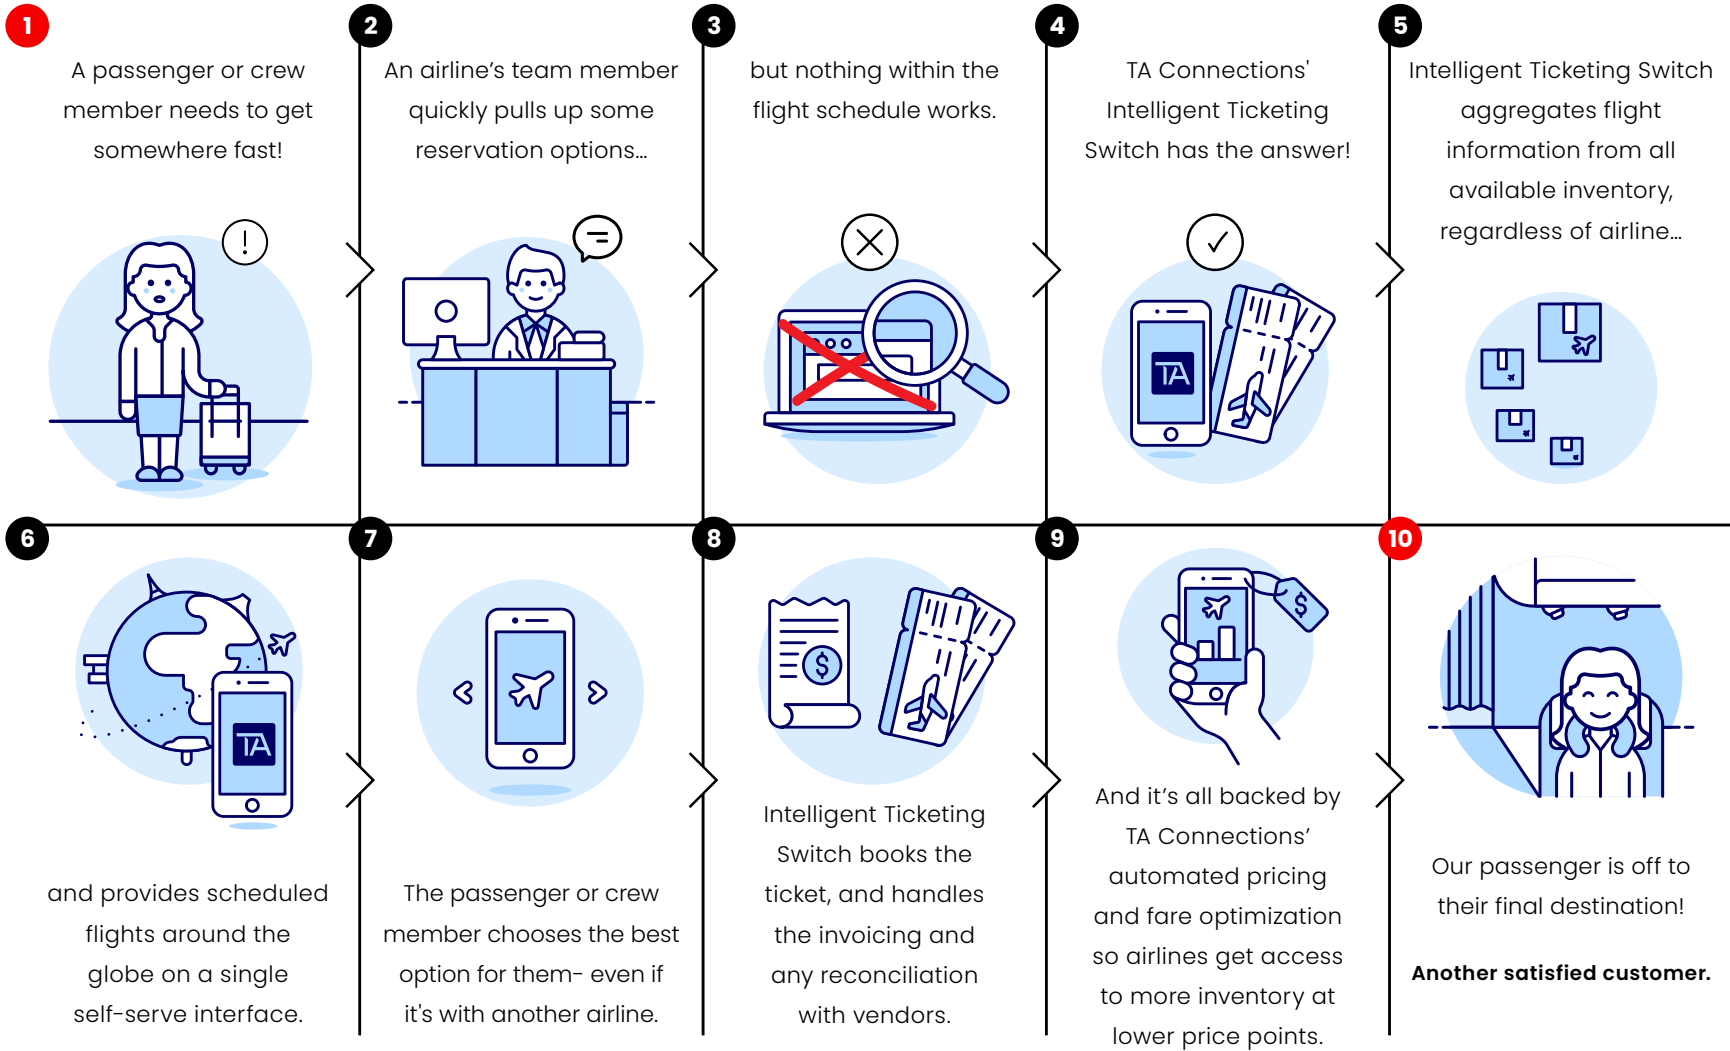

# Intelligent Ticketing Switch: Change Airlines with Ease

A step-by-step plan to create a better experience for your crews and passengers. So your team spends less time on scheduling plans and more time providing the best service to crews and passengers. Now available on TA Crew Hub and TA Disruption Hub.

Contact us for a customized plan on how Intelligent Ticketing Switch on TA Crew Hub and TA Disruption Hub can transform your operations.